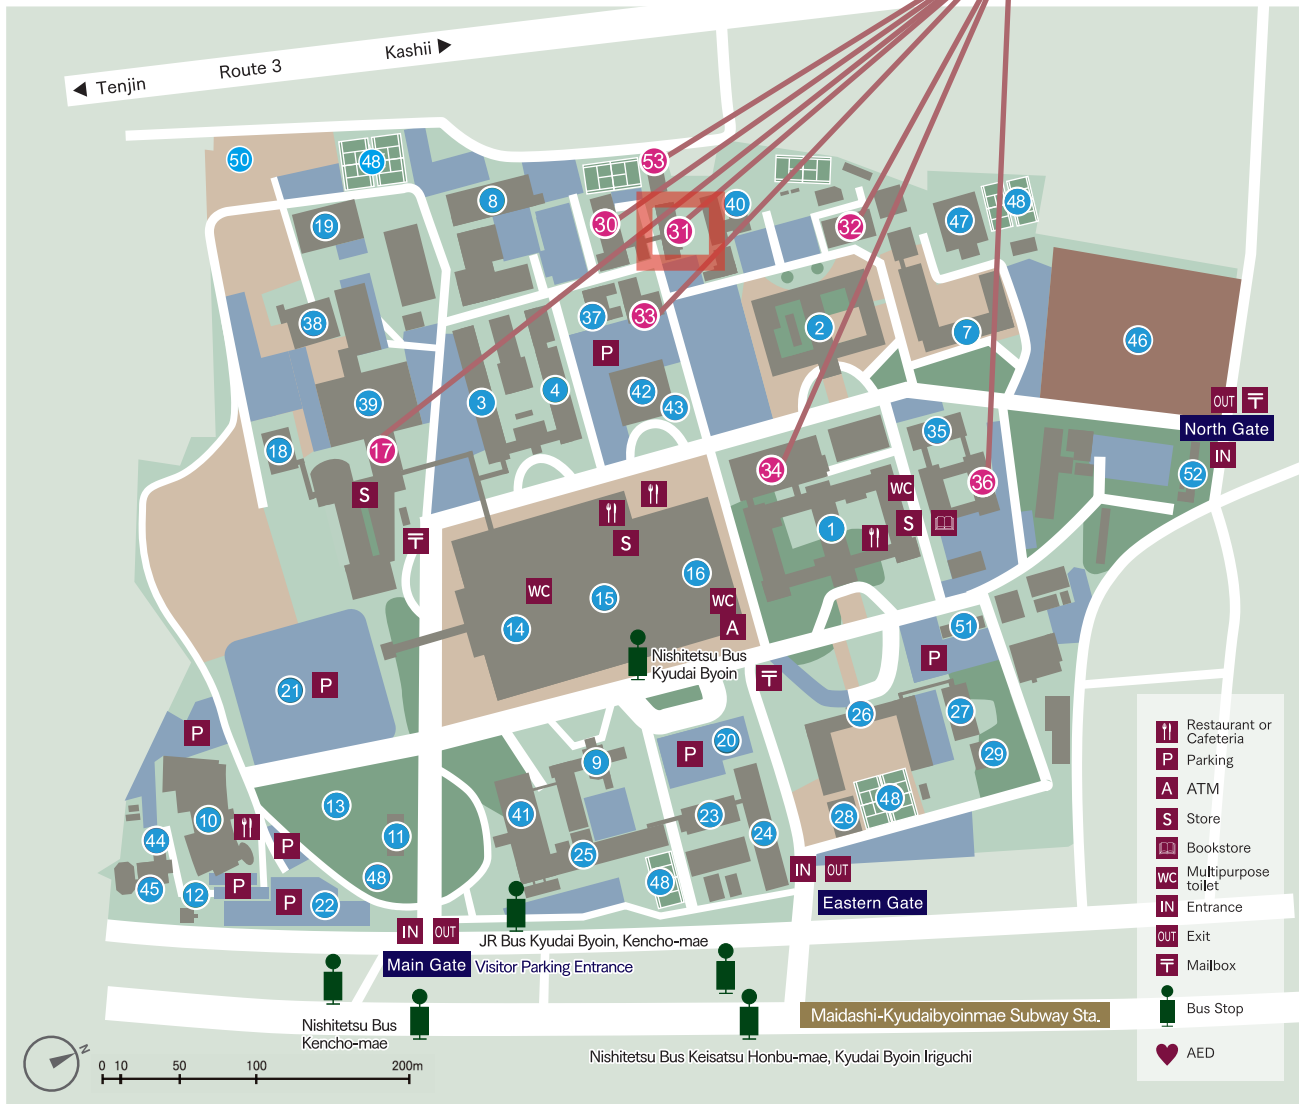

Hospital Campus

3-1-1 Maidashi, Higashi-ku, Fukuoka, JAPAN 812-8582
 TEL +81-92-642-6814
 FAX +81-92-642-6246

Medical Institute of Bioregulation

- 1 Faculty of Medical Sciences Building A of Basic Sciences ♥
- 2 Faculty of Medical Sciences Building B of Basic Sciences ♥
- 3 Faculty of Medical Sciences Building A of Clinical Sciences
Research Center for Environment and Developmental Medical Sciences
- 4 Faculty of Medical Sciences Building B of Clinical Sciences
- 7 Department of Health Sciences ♥
- 8 Research Center for Human Disease Modeling
- 9 Center for Cohort Studies ♥
- 10 Centennial Hall ♥
- 11 Medical Museum
- 12 Inokichi Kubo Memorial Museum
- 13 75th Anniversary Memorial Garden
- 14 South Ward, Kyushu University Hospital ♥
- 15 North Ward, Kyushu University Hospital ♥
- 16 Outpatient Ward, Kyushu University Hospital ♥
- 17 Kyushu University Hospital Westwing Building ♥
Medical Institute of Bioregulation
(Medical Research Center for High Depth Omics,
Research Center for Systems Immunology)
- 18 Center for Molecular Imaging ♥
- 19 Cogeneration Building
- 20 Patient Parking 1
- 21 Patient Parking 2
- 22 Patient Parking 3
- 23 School of Dentistry Student Training Building
- 24 Faculty of Dental Science, Main Building ♥
Research Center for Oral health · Brain health · Total health
- 25 Faculty of Dental Science, Clinical Science
- 26 Faculty of Pharmaceutical Sciences ♥
- 27 Science Plaza
- 28 Greenpharma Research Center for System Drug Discovery
- 29 Structural drug discovery center via Green-Pharma
- 30 Medical Institute of Bioregulation Main Building ♥
- 31 Medical Institute of Bioregulation Annex
- 32 Medical Institute of Bioregulation Building 3 ♥
- 33 Medical Institute of Bioregulation Building 4
- 34 Kyushu University Biomedical Research Station ♥
Medical Institute of Bioregulation
(Department of Molecular and Structural Biology,
Department of Molecular and Cellular Biology,
Medical Research Center for High Depth Omics,
Research Center for Systems Immunology)
- 35 Kyushu University Station -I for Collaborative Research ♥
- 36 Kyushu University Station -II for Collaborative Research
Medical Institute of Bioregulation
(Medical Research Center for High Depth Omics,
Research Center for Systems Immunology)
- 37 Research Center for Education in Health Care System
Research Institute of Angiocardiology
- 38 Center for Advanced Medical Innovation (CAMI) ♥
- 39 Synthetic Systems Biology Research Center
- 40 Radioisotope Center
- 41 Building of Administrative Offices of Research
and Education on Maidashi Campus ♥
Center for Health Sciences and Counseling Hospital Branch
(Health Consultation · Student Counseling)
- 42 Medical Library (reopen in October)
- 43 Information Infrastructure Initiative Maidashi Office
- 44 Foreign Visitor's Quarters
- 45 Alumni Hall
- 46 Multipurpose Sports Field
- 47 Gymnasium ♥
- 48 Tennis Court
- 49 Memorial Tower
- 50 Charnel House
- 51 Acceptance Inspection Center
- 52 Maidashi International House
- 53 Medical Institute of Bioregulation New Building